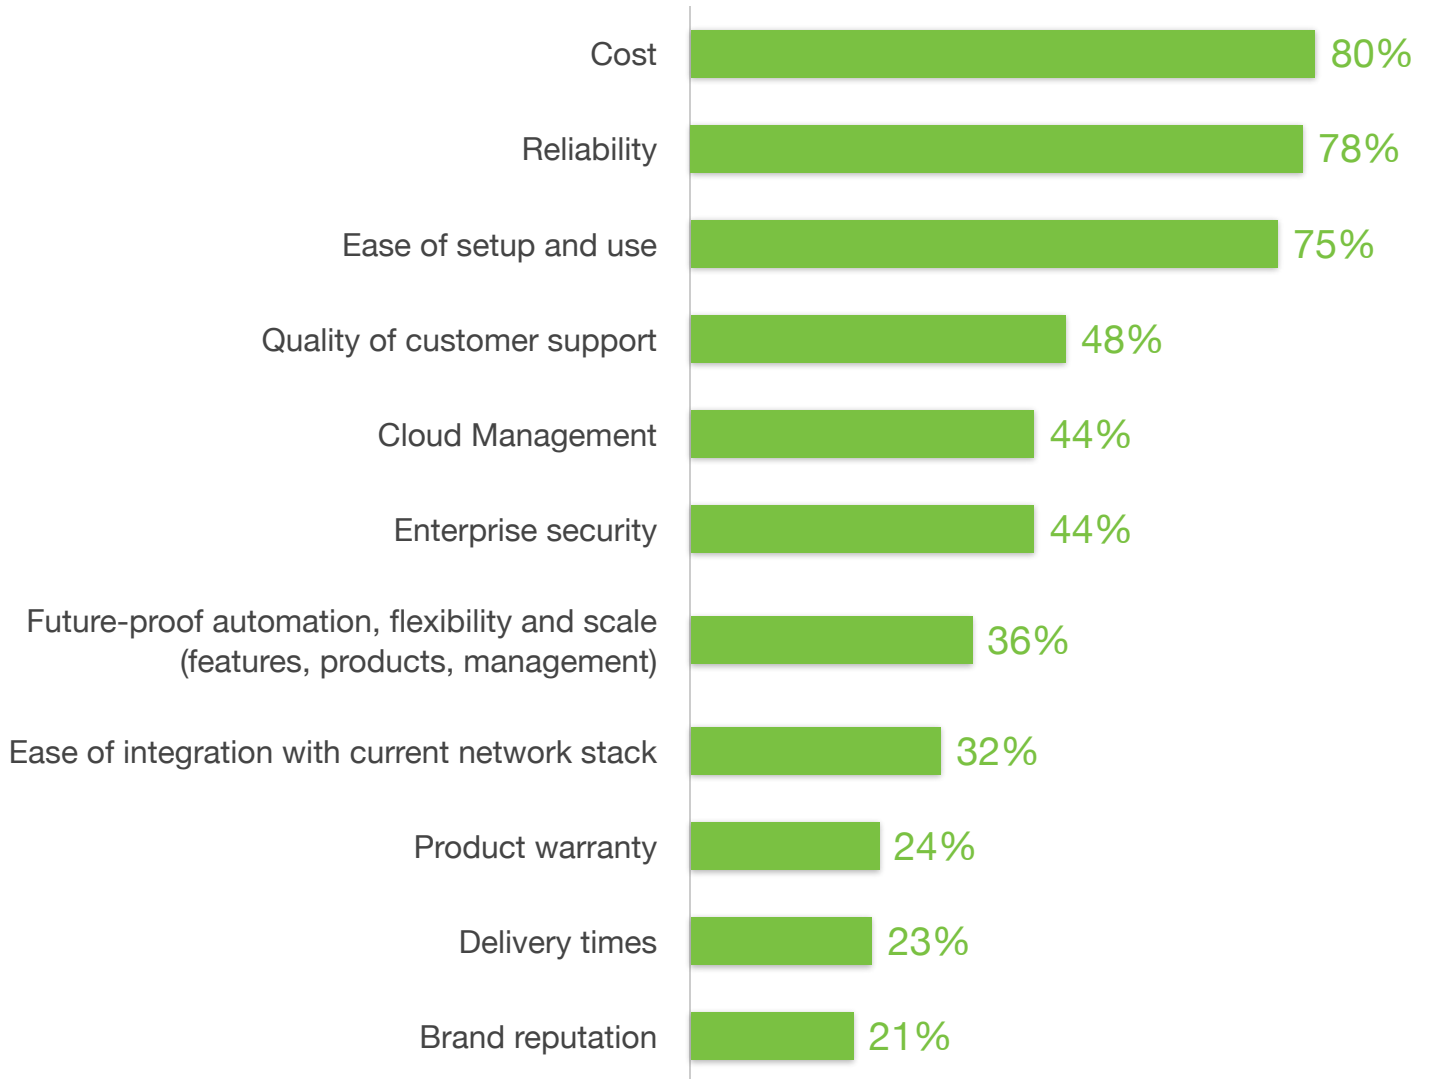

IT Solution Factors – Retail

What are the most important factors for you when selecting an IT solution?

Source: TechValidate survey of 101 users of Cisco Meraki. Sample comprised of Retail organizations.