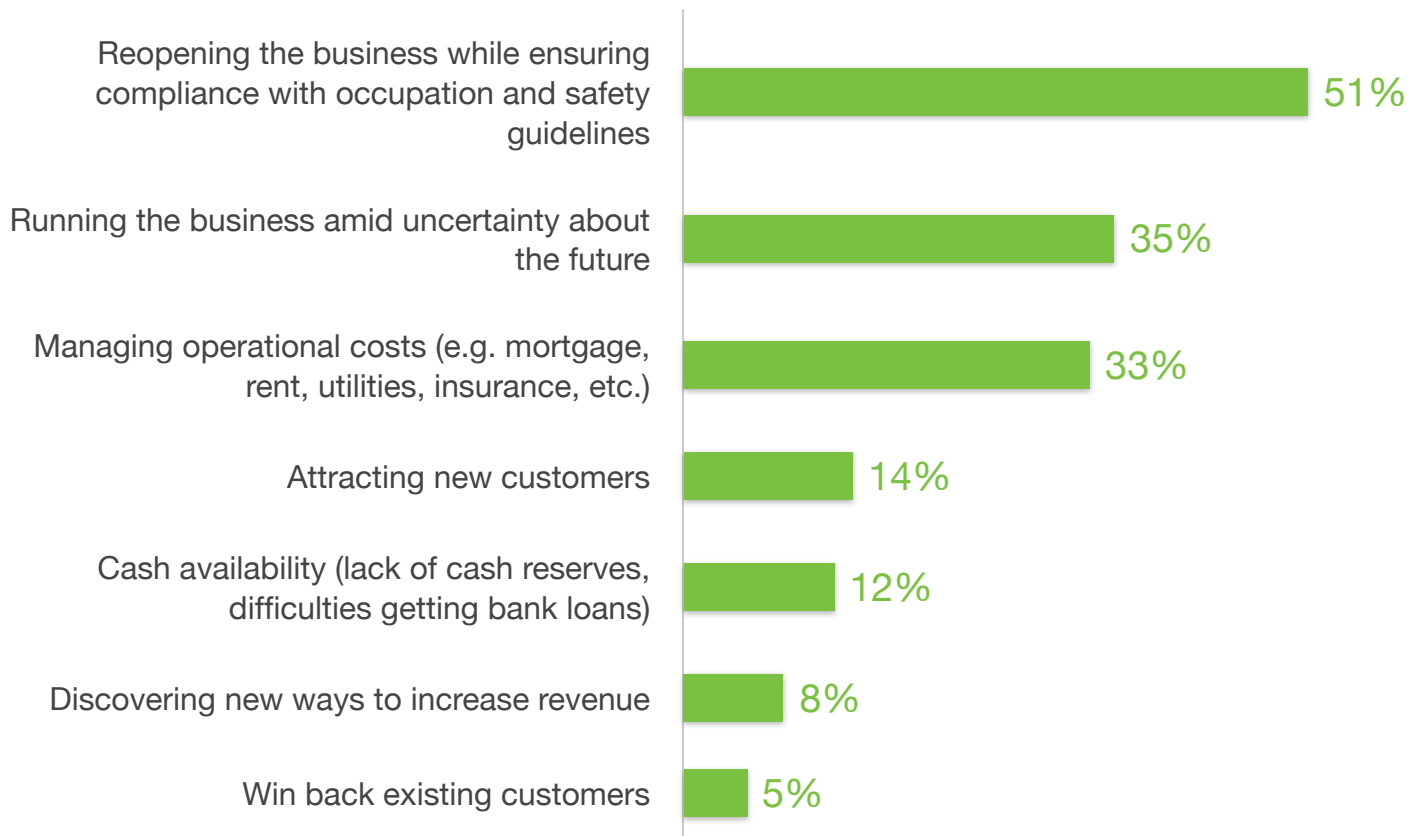

Educational Institutions

What are your organization's top-of-mind concerns since the pandemic?

Source: TechValidate survey of 237 users of Cisco Meraki. Sample comprised of Educational Institution organizations.