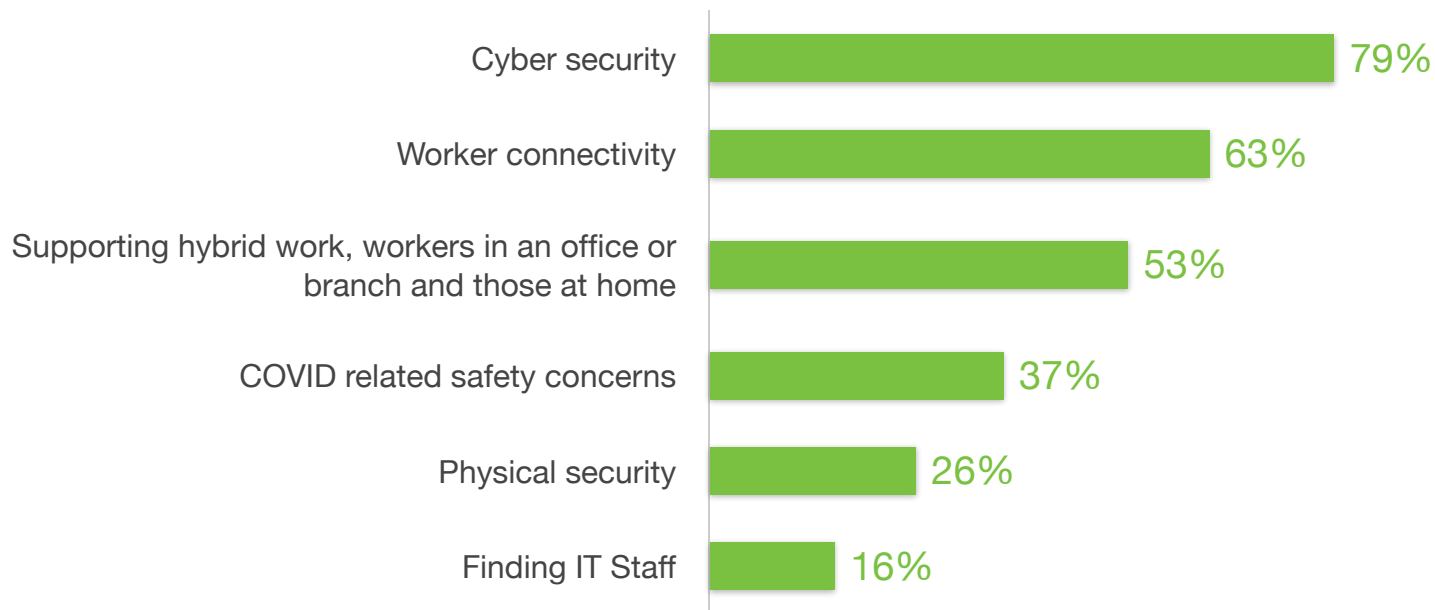

What are your organization's top-of-mind IT challenges?

Source: TechValidate survey of 19 users of Cisco Meraki. Sample comprised of Healthcare IT organizations.

✓ Validated

Published: Jul. 1, 2022 TVID: 124-676-12B