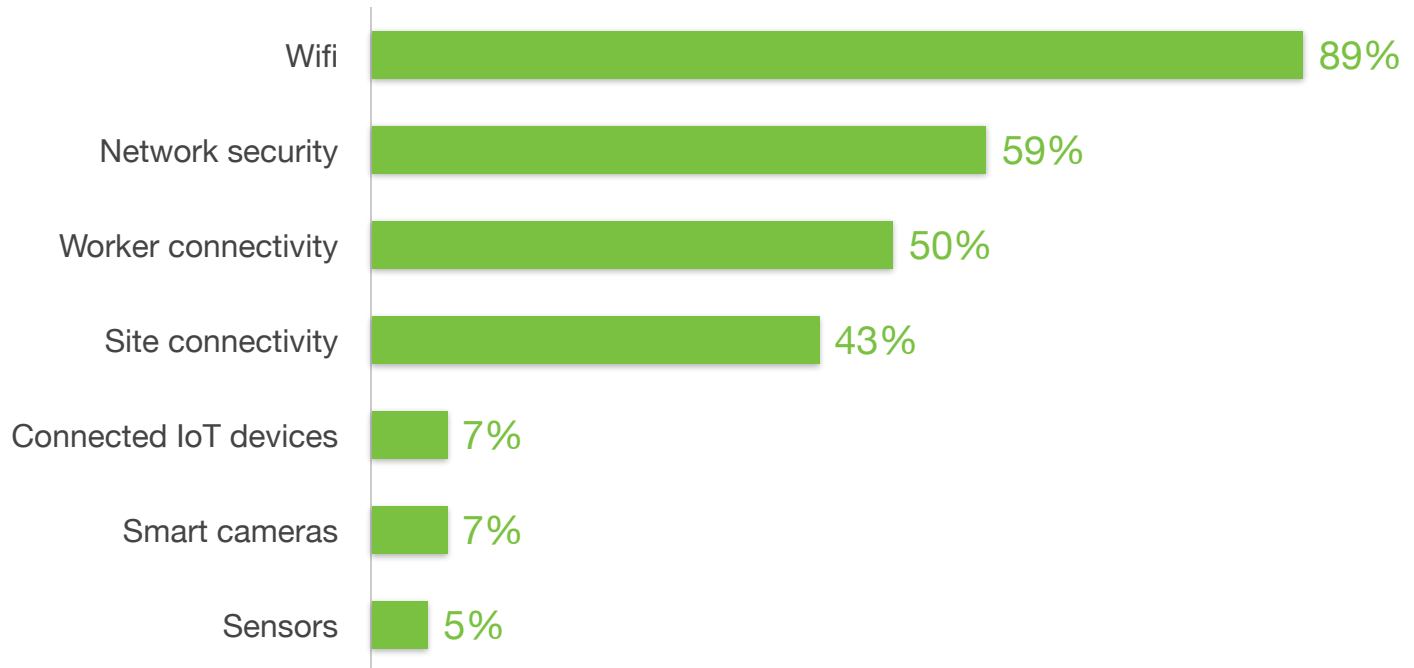

Which of the following have helped you establish a smarter work experience?

Source: TechValidate survey of 44 users of Cisco Meraki. Sample comprised of State & Local Government IT organizations.

TechValidate
by SurveyMonkey