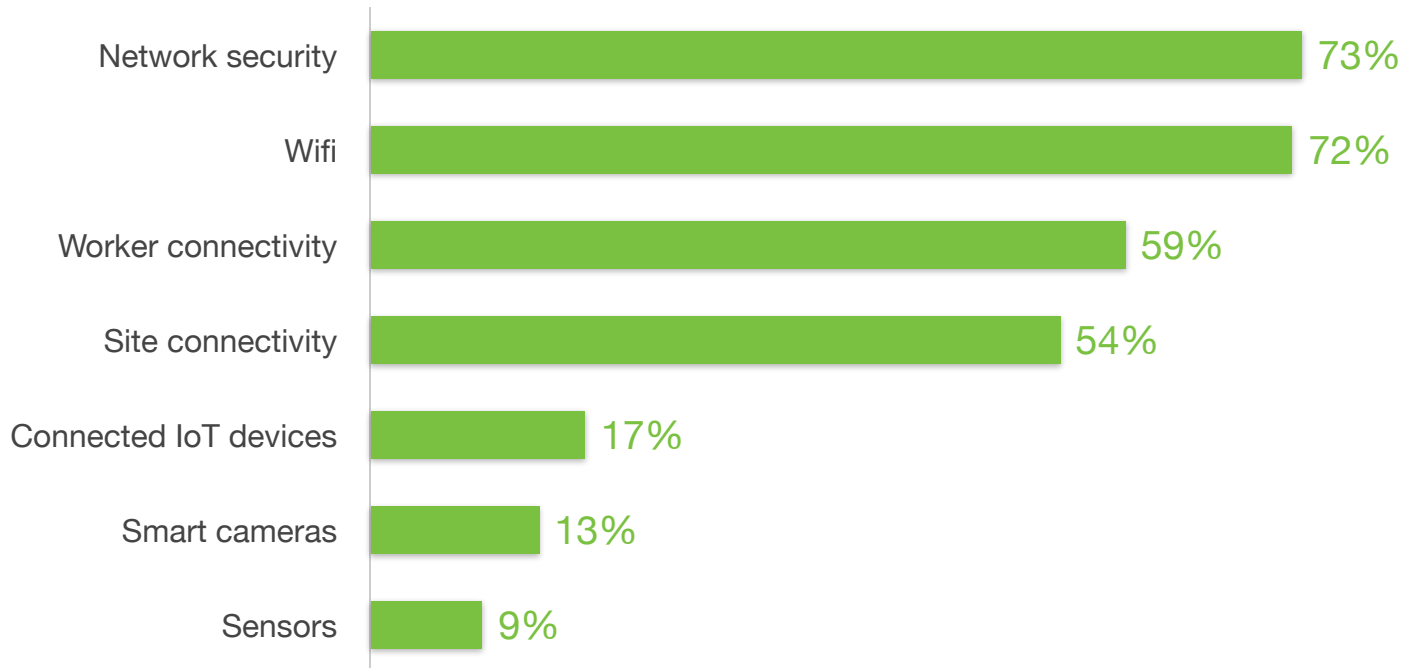

Which of the following have helped you establish a smarter work experience?

Source: TechValidate survey of 433 users of Cisco Meraki. Sample comprised of Small Business IT organizations.

TechValidate
by SurveyMonkey