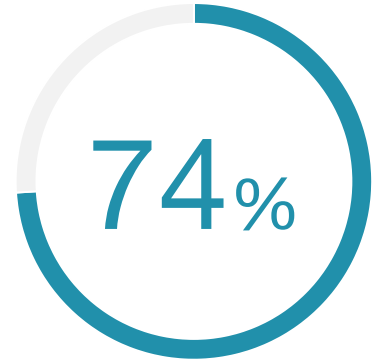

ALPHACAM CUSTOMER STATISTIC

74% of surveyed organizations rate ALPHACAM ease of use as better compared to the competition.

Source: TechValidate survey of 192 users of ALPHACAM

✓ Validated

Published: Oct. 14, 2021 TVID: E2B-BAB-68A