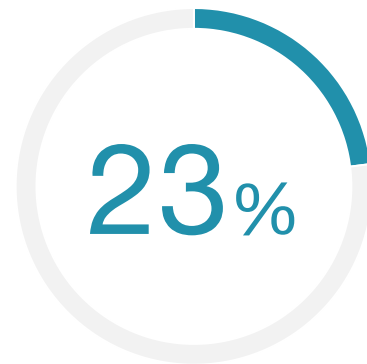

ALPHACAM CUSTOMER STATISTIC

23% of surveyed organizations chose ALPHACAM to maximize material utilization.

Source: TechValidate survey of 259 users of ALPHACAM

✓ Validated

Published: Oct. 20, 2021 TVID: DA2-812-01C