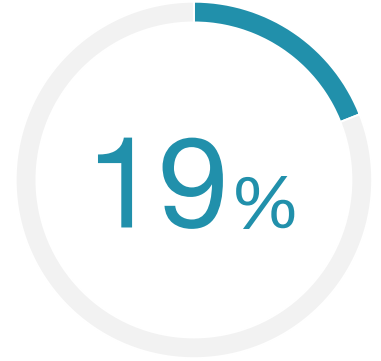

ALPHACAM CUSTOMER STATISTIC

19% of surveyed organizations won new jobs or entered new markets following the deployment of ALPHACAM.

Source: TechValidate survey of 247 users of ALPHACAM

✓ Validated

Published: Oct. 19, 2021 TVID: D64-073-D9F