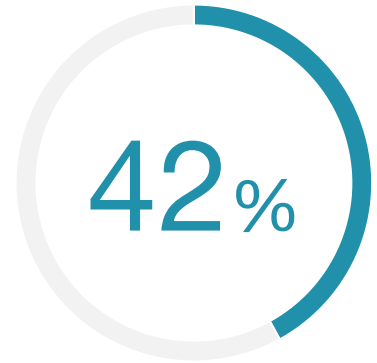

Quick Learning Curve

42% of surveyed users found the ROMER Arm to be very easy to learn when compared to the competition.

Source: TechValidate survey of 131 users of Hexagon Manufacturing Intelligence

TechValidate
by SurveyMonkey