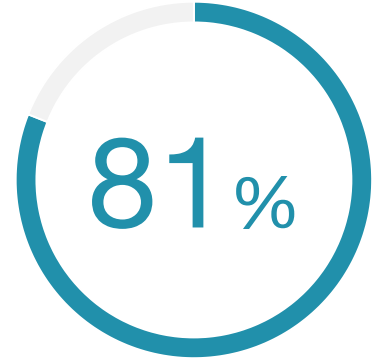

ALPHACAM CUSTOMER STATISTIC

81% of surveyed organizations increased the productivity of their design and manufacturing staff by 20-30% or more with ALPHACAM.

Source: TechValidate survey of 105 users of ALPHACAM