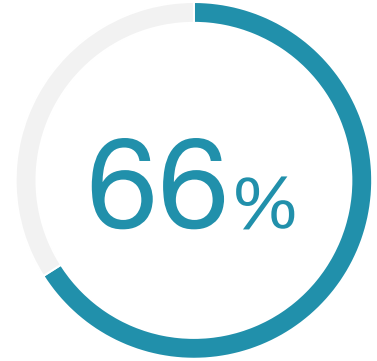

CABINET VISION CUSTOMER STATISTIC

66% of surveyed organizations rate
CABINET VISION's ease of use as
better compared to the competition.

Source: TechValidate survey of 351 users of CABINET VISION

✓ Validated