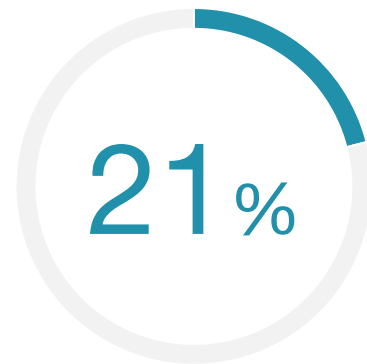

## ALPHACAM CUSTOMER STATISTIC

21% of surveyed organizations chose ALPHACAM to maximize material utilization.

Source: TechValidate survey of 224 users of ALPHACAM

✓ Validated

Published: Oct. 14, 2021 TVID: 790-2DD-B45