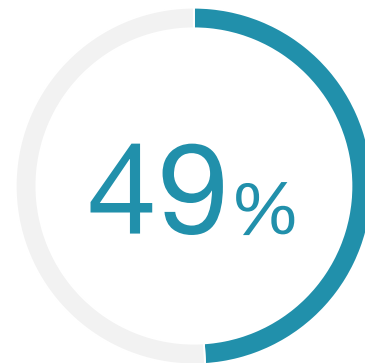

Portability

49% of surveyed IT organizations chose a Leica Absolute Tracker because of its portability.

Source: TechValidate survey of 100 users of Hexagon Manufacturing Intelligence

TechValidate
by SurveyMonkey