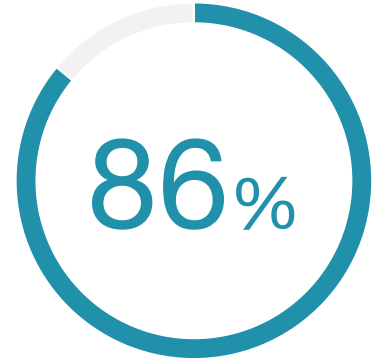

## Recommended Partner

86% of surveyed users are likely to recommend Hexagon Manufacturing Intelligence.\*

Source: TechValidate survey of 154 users

Published: Nov. 17, 2017 TVID: 468-351-74E

TechValidate  
by SurveyMonkey

\*Based on respondents who rated their likelihood to recommend as 7 or higher on a scale of 0 to 10.