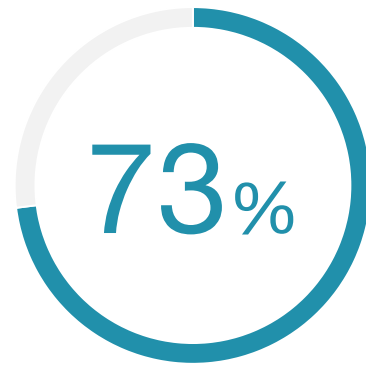

HEXAGON MANUFACTURING INTELLIGENCE CUSTOMER STATISTIC

73% of surveyed organizations say it is difficult for their company to hire skilled labor.

Source: TechValidate survey of 30 users of Hexagon Manufacturing Intelligence