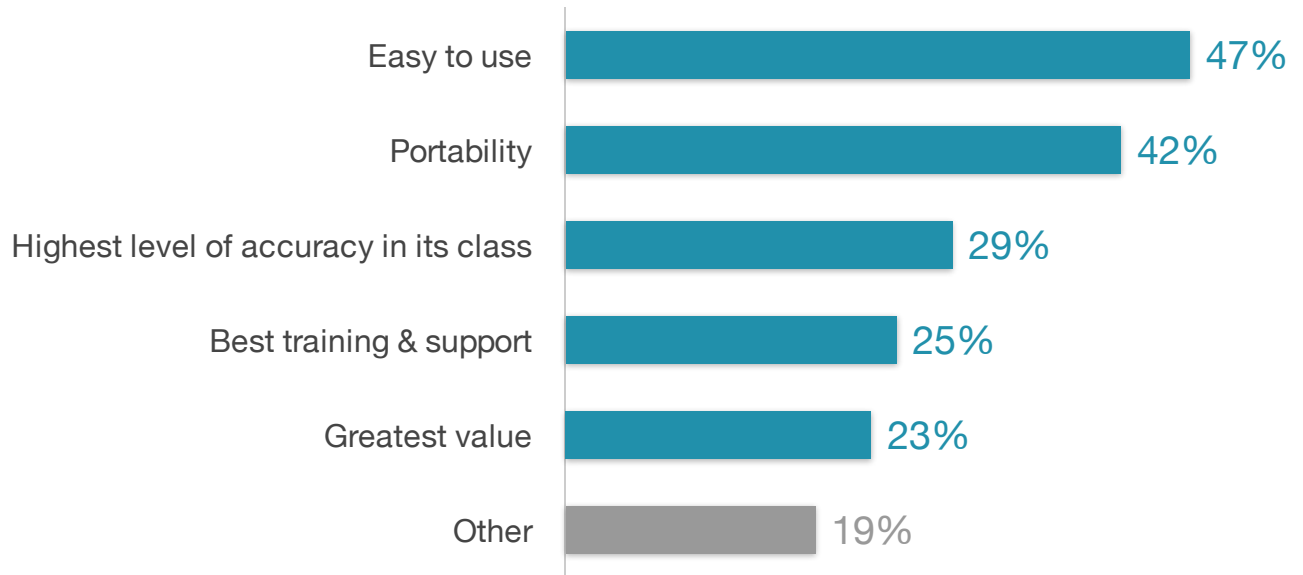

## What were the top 2 reasons for choosing a ROMER Absolute Arm?

Source: TechValidate survey of 155 users of Hexagon Manufacturing Intelligence

TechValidate  
by SurveyMonkey

✓ Validated

Published: Sep. 19, 2017 TVID: D6D-D2E-F02