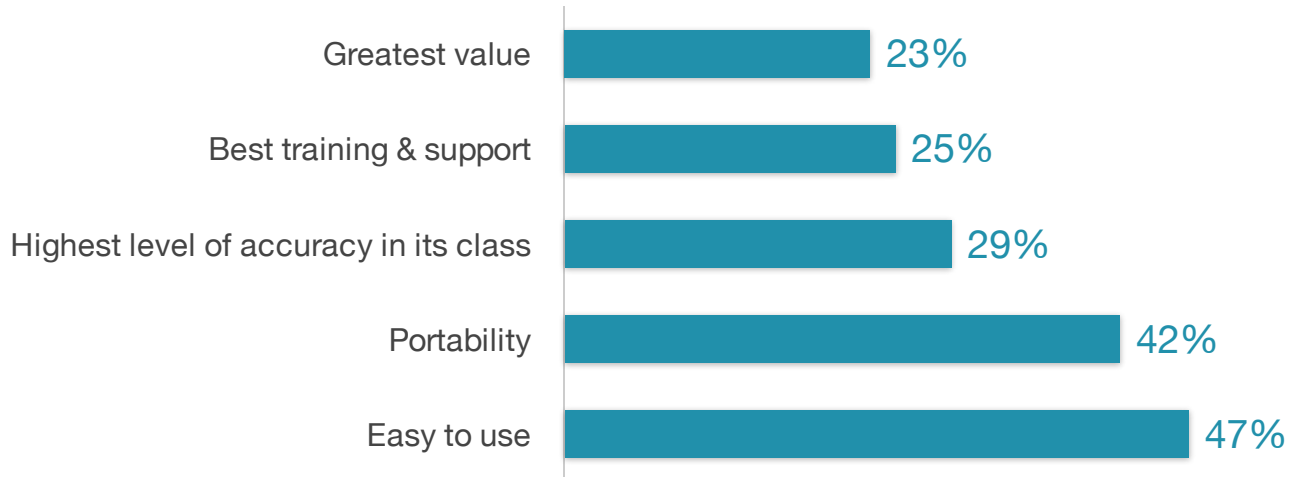

Top Two Reasons for Choosing a ROMER Absolute Arm

What were the top 2 reasons for choosing a ROMER Absolute Arm?

Source: TechValidate survey of 154 users of Hexagon Manufacturing Intelligence

TechValidate
by SurveyMonkey