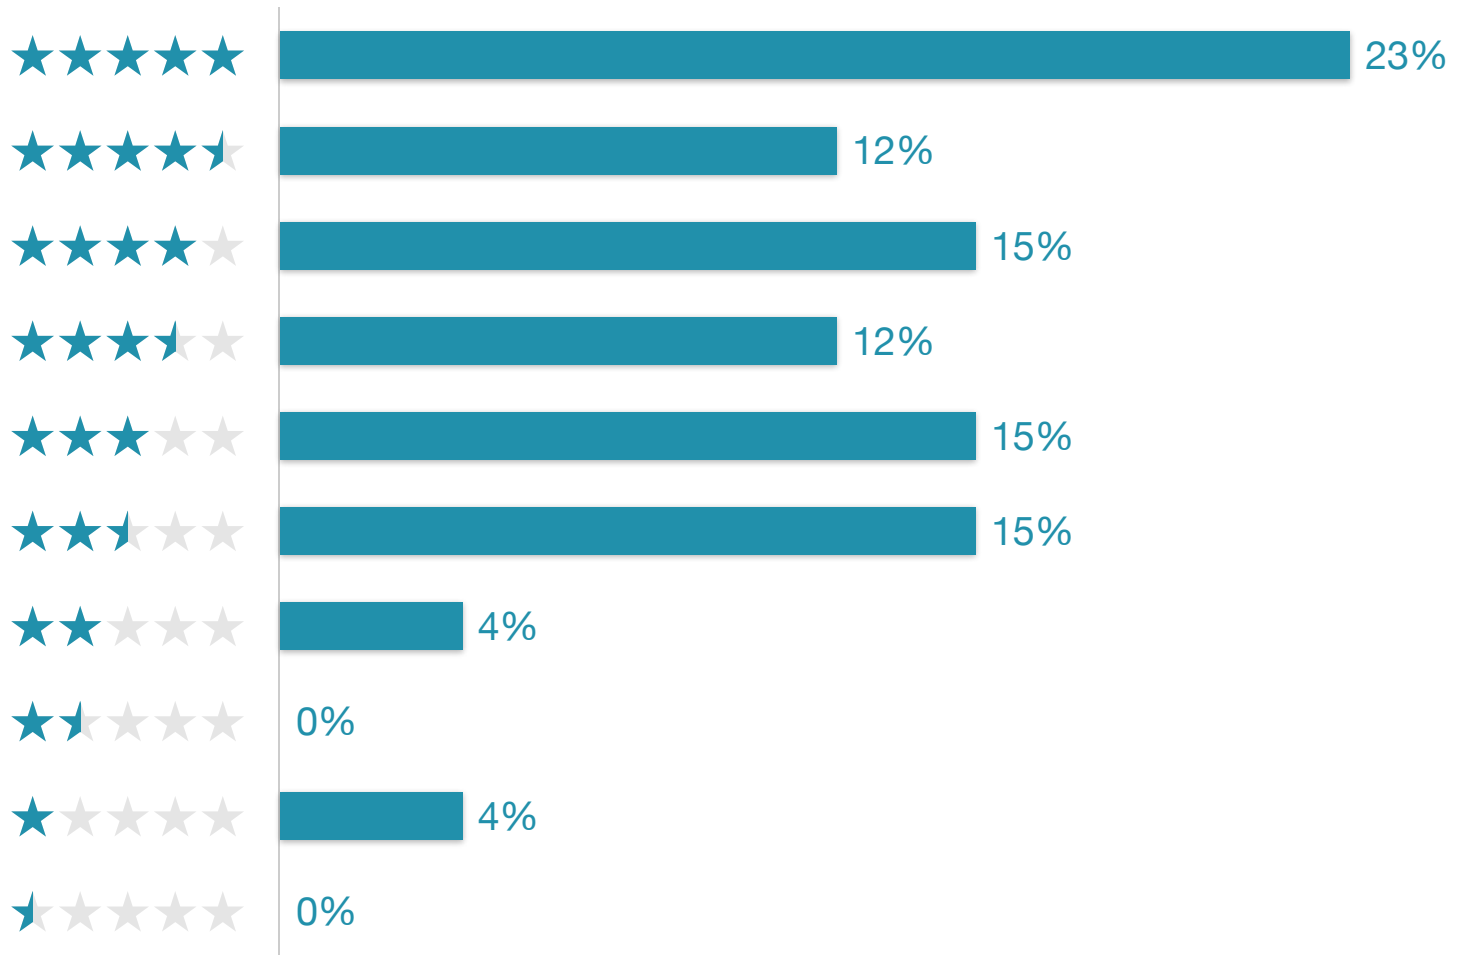

## To what degree do you benefit from SFX Asset Management?

Source: TechValidate survey of 26 users of SFX Asset Management

TechValidate  
by SurveyMonkey

✓ Validated

Published: Dec. 21, 2020 TVID: 283-579-6C3