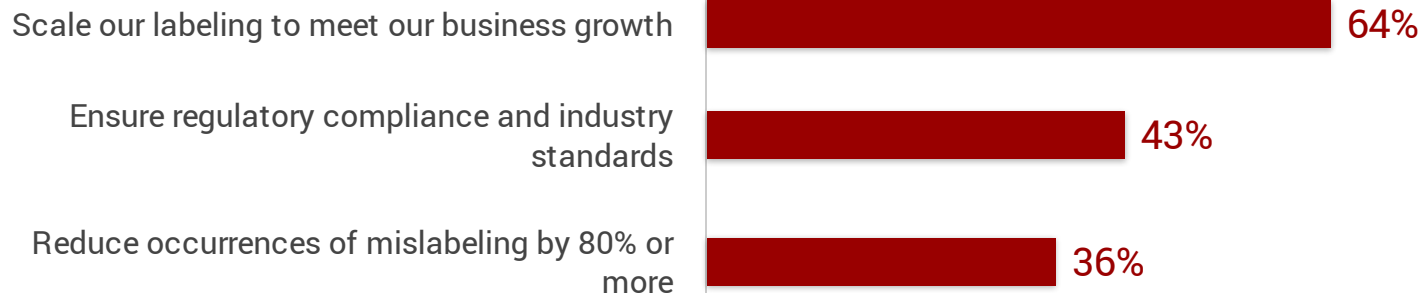

Labeling Challenges

Loftware's labeling solution helped us:

Source: TechValidate survey of 318 users of Loftware

Published: Apr. 28, 2017 TVID: FC4-C1A-814

TechValidate
by SurveyMonkey