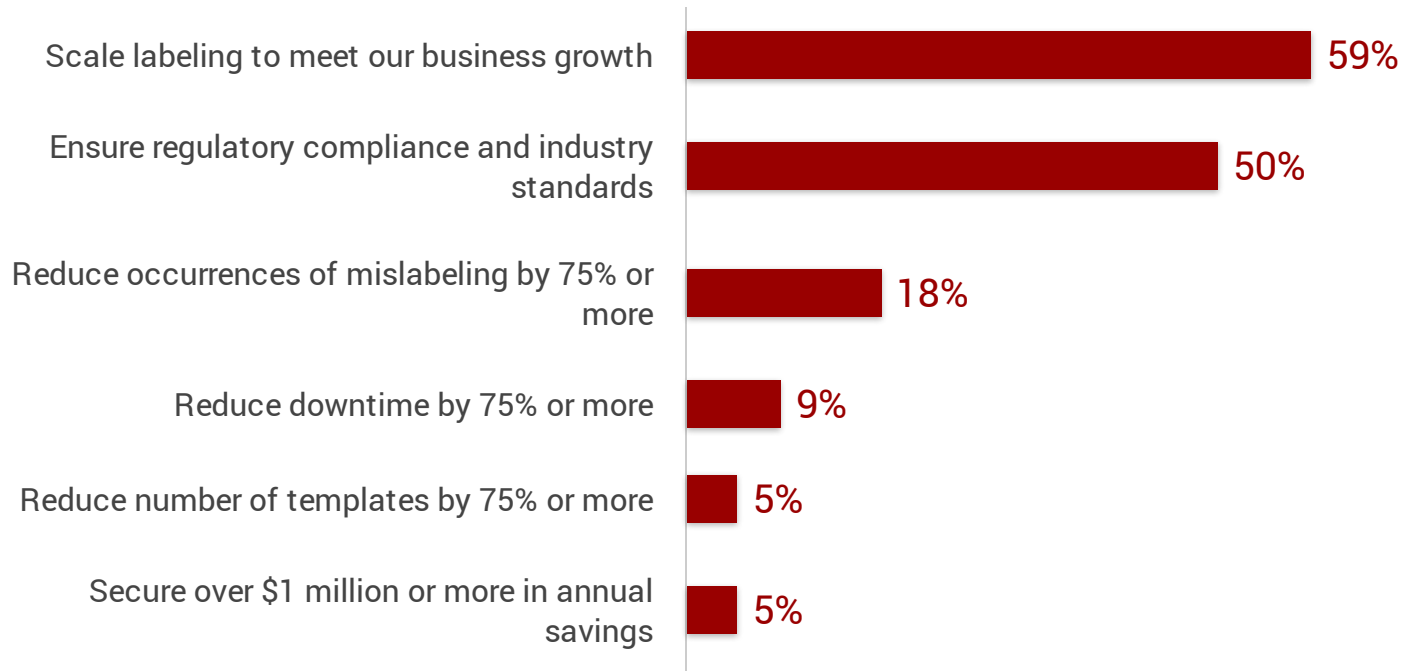

Implementing Loftware Spectrum helped us to:

Source: TechValidate survey of 22 users of Loftware Spectrum

Published: Jun. 26, 2020 TVID: CEF-139-004

TechValidate
by SurveyMonkey