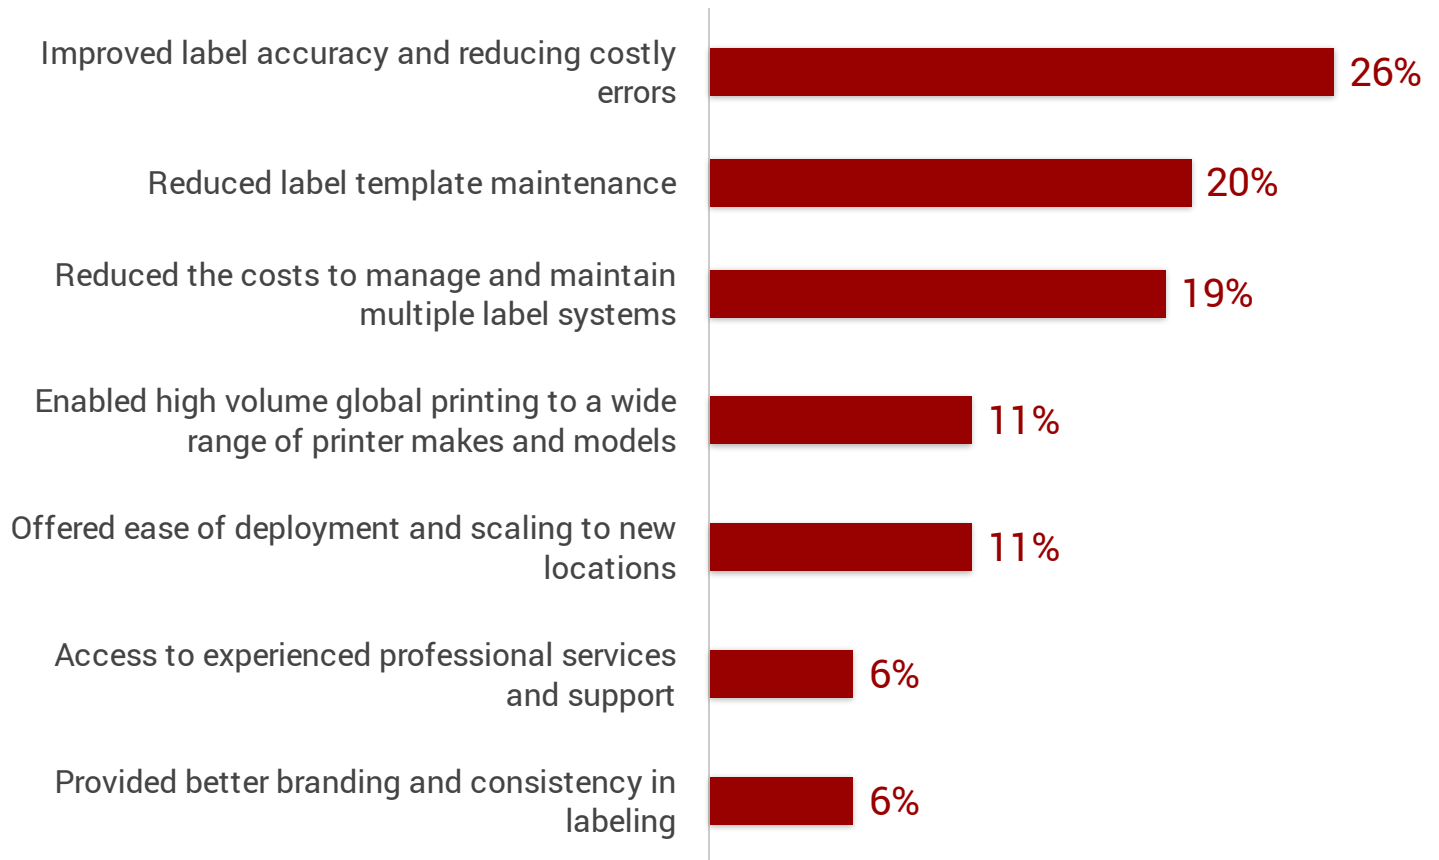

Using Loftware Spectrum to standardize our labeling efforts provided my organization the primary benefit:

Source: TechValidate survey of 272 users of Loftware

Published: Jun. 26, 2020 TVID: 4B3-70B-2E1

TechValidate
by SurveyMonkey