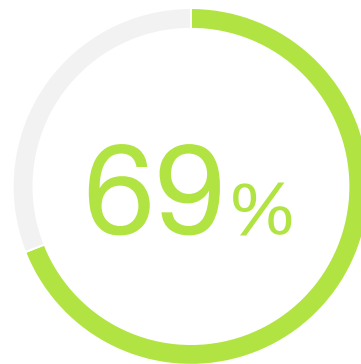

## LABWARE LIMS AND ELN CUSTOMER STATISTIC

69% of surveyed organizations have been LabWare users for 5 years or longer.

Source: TechValidate survey of 949 users of LabWare LIMS and ELN

✓ Validated

Published: Sep. 11, 2018 TVID: F83-A69-C6E