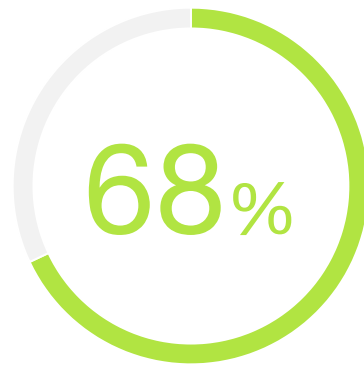

## Why Companies Select LabWare

68% of surveyed customers chose LabWare as their informatics partner because of the product functionality.

---

Source: TechValidate survey of 347 users of LabWare LIMS and ELN Solutions