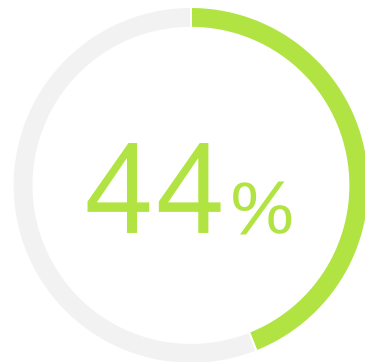

LABWARE LIMS AND ELN SOLUTIONS CUSTOMER STATISTIC

44% of surveyed customers chose LabWare as their informatics partner because of the service and support.

Source: TechValidate survey of 934 users of LabWare LIMS and ELN Solutions