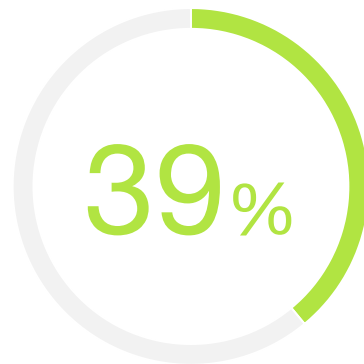

LABWARE LIMS AND ELN CUSTOMER STATISTIC

39% of surveyed organizations have been LabWare users for 10 years or longer.

Source: TechValidate survey of 949 users of LabWare LIMS and ELN

✓ Validated

Published: Sep. 11, 2018 TVID: 153-D21-F2D