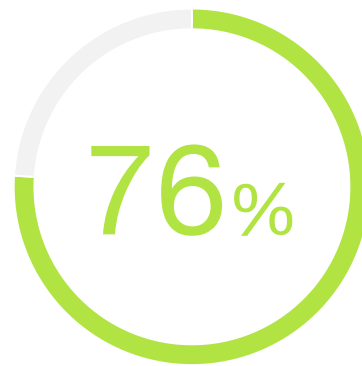

LabWare Purchasing Driver:

Prior to selecting LabWare, 76% of surveyed customers struggled with lab inefficiency and productivity.

Source: TechValidate survey of 366 users of LabWare LIMS and ELN Solutions