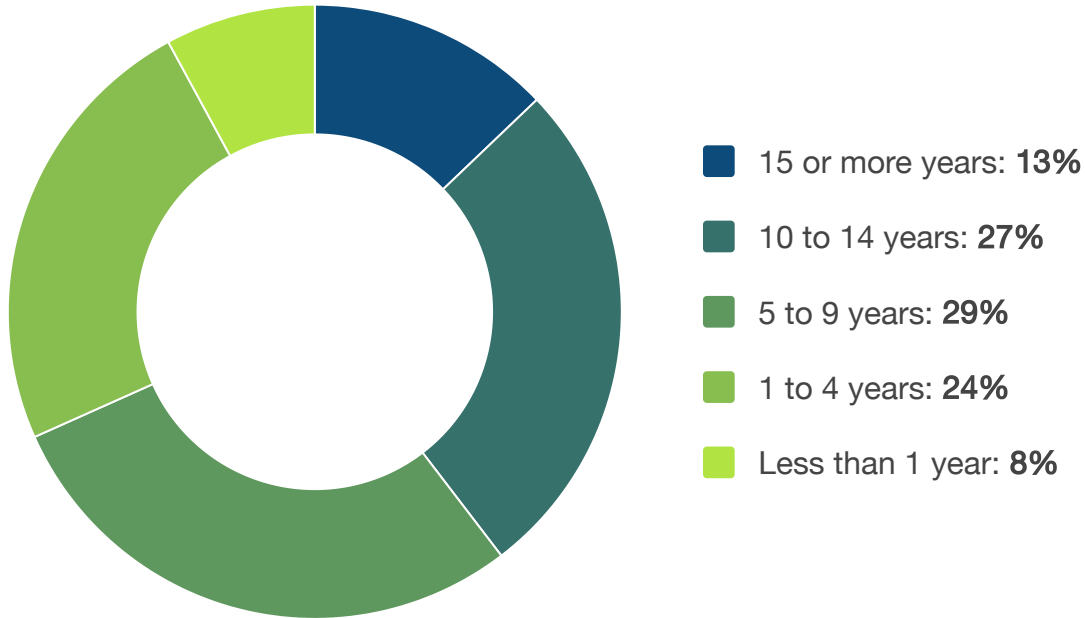

# Making Results Count Year After Year!

How long has your current organization used LabWare?

Source: TechValidate survey of 1002 users of LabWare LIMS and ELN

✓ Validated

Published: Jun. 27, 2022 TVID: 87C-70D-010