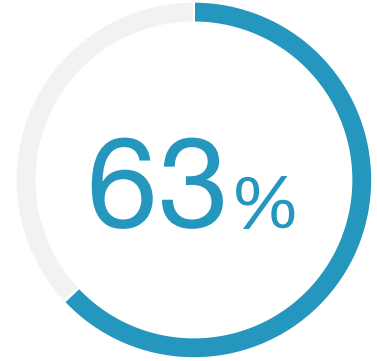

KLOCWORK CUSTOMER STATISTIC

More than 60% of surveyed organizations evaluated or used SonarSource/SonarQube prior to selecting Klocwork.

Source: TechValidate survey of 46 users of Klocwork

✓ Validated

Published: Apr. 28, 2021 TVID: AA0-6FE-100