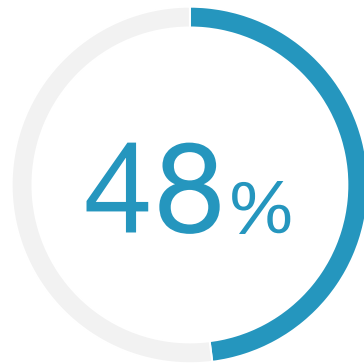

KLOCWORK CUSTOMER STATISTIC

Nearly 50% of surveyed organizations evaluated or used Coverity (Synopsis) prior to selecting Klocwork.

Source: TechValidate survey of 46 users of Klocwork

✓ Validated

Published: Apr. 28, 2021 TVID: 009-9E1-657