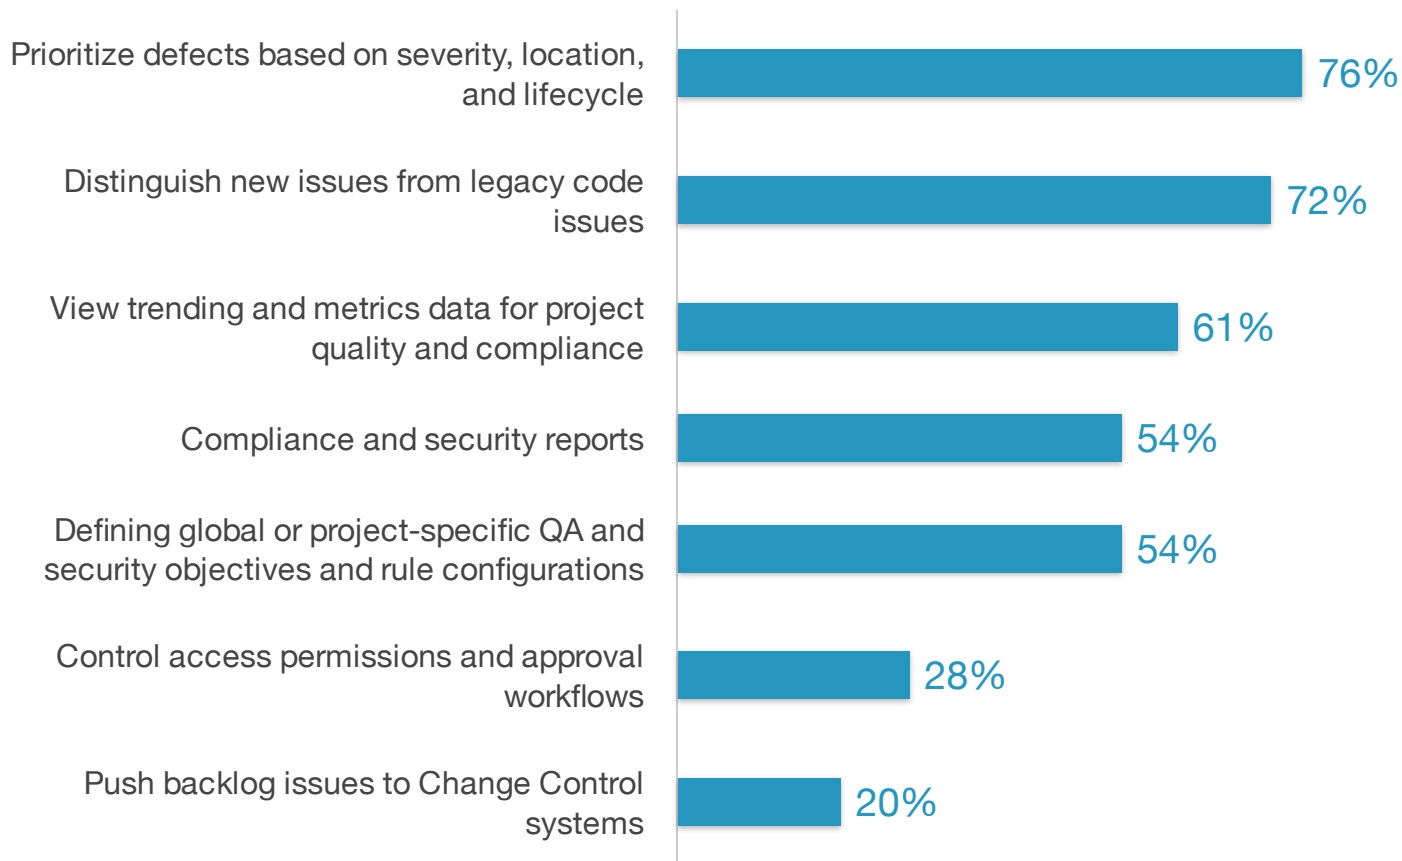

# Which of the following enterprise console and reporting framework capabilities do you value the most?

Source: TechValidate survey of 54 users of Klocwork

Validated Published: May. 26, 2021 TVID: 7A0-1A6-AAA