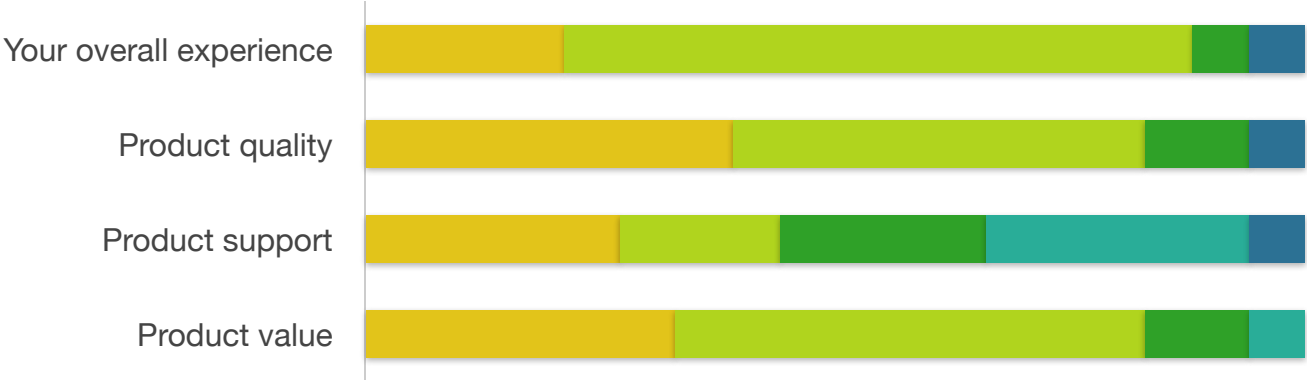

How do you feel about the following:

Awesome Good Adequate Poor Awful

Source: TechValidate survey of 18 users of Kiuwan

Validated

Published: Apr. 15, 2024 TVID: ABA-2B6-6C5

TechValidate
by SurveyMonkey