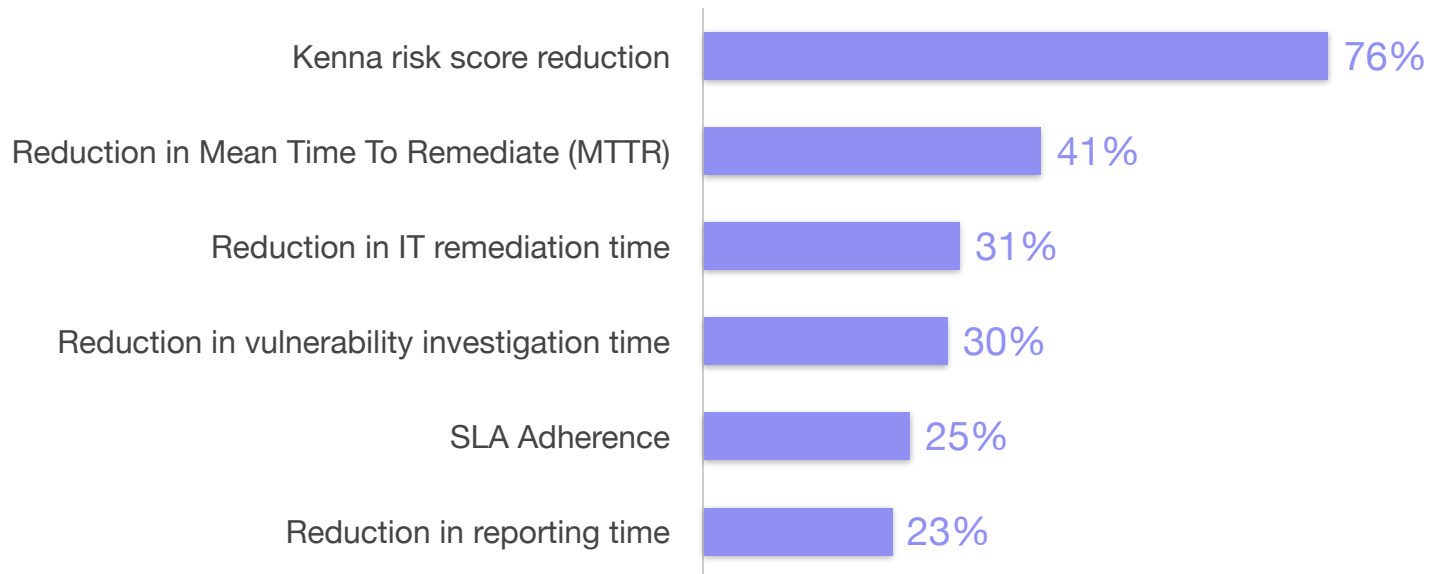

What criteria do you use to evaluate the success of your Kenna Security platform implementation?

Source: TechValidate survey of 160 customers of Kenna Security

✓ Validated

Published: Nov. 12, 2019 TVID: 9D1-F6A-0FD