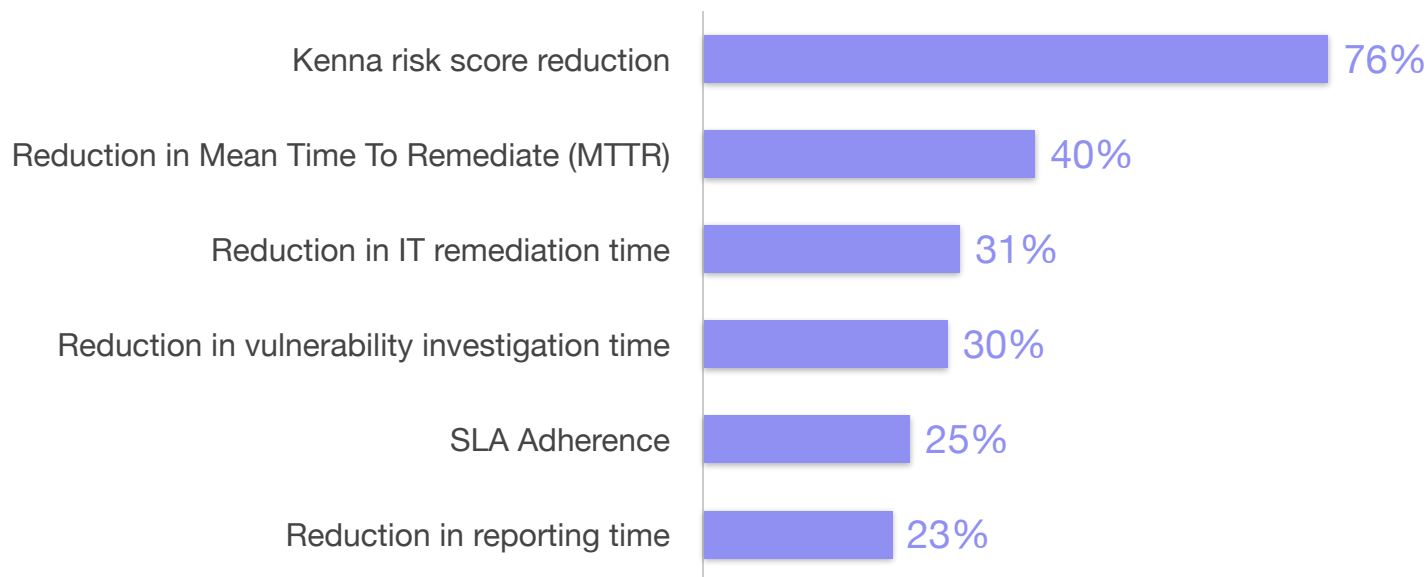

What criteria do you use to evaluate the success of your Kenna Security platform implementation?

Source: TechValidate survey of 158 customers of Kenna Security

✓ Validated

Published: Nov. 1, 2019 TVID: 4CA-7AE-ED8