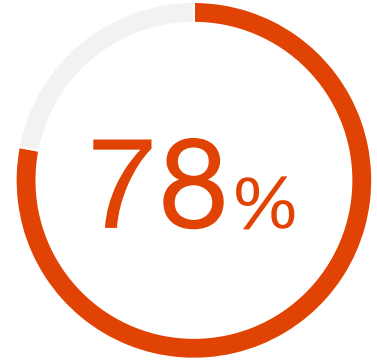

KAHU CUSTOMER STATISTIC

78% of surveyed F&I employees at dealerships have seen improved per copy with Kahu.

Source: TechValidate survey of 32 users of Kahu

✓ Validated

Published: Jan. 15, 2019 TVID: 36D-CB4-FEB