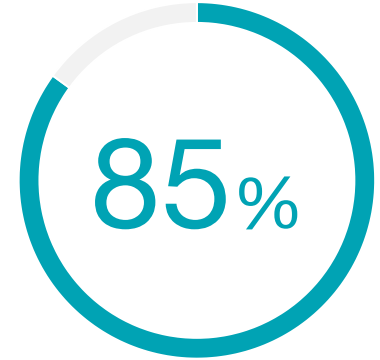

INTTRA CUSTOMER STATISTIC

85% of organizations agreed with the following statement:

“INTTRA is a vital neutral transaction platform that improves my ocean shipment planning and operations.”

Source: TechValidate survey of 2657 users of INTTRA