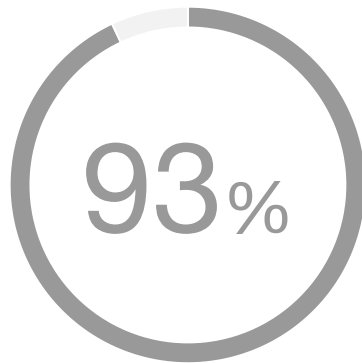

INNOVATIVE INTERFACES CUSTOMER STATISTIC

93% of surveyed libraries said that library program & events data help them demonstrate the impact of the library on their community.

Source: TechValidate survey of 122 users of Innovative Interfaces