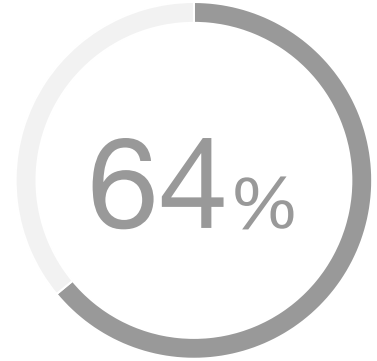

SIERRA CUSTOMER STATISTIC

64% of surveyed customers rate Innovative's customer support as better than the competition.

Source: TechValidate survey of 554 users of Sierra

Validated

Published: Jan. 17, 2019 TVID: 30B-E60-047