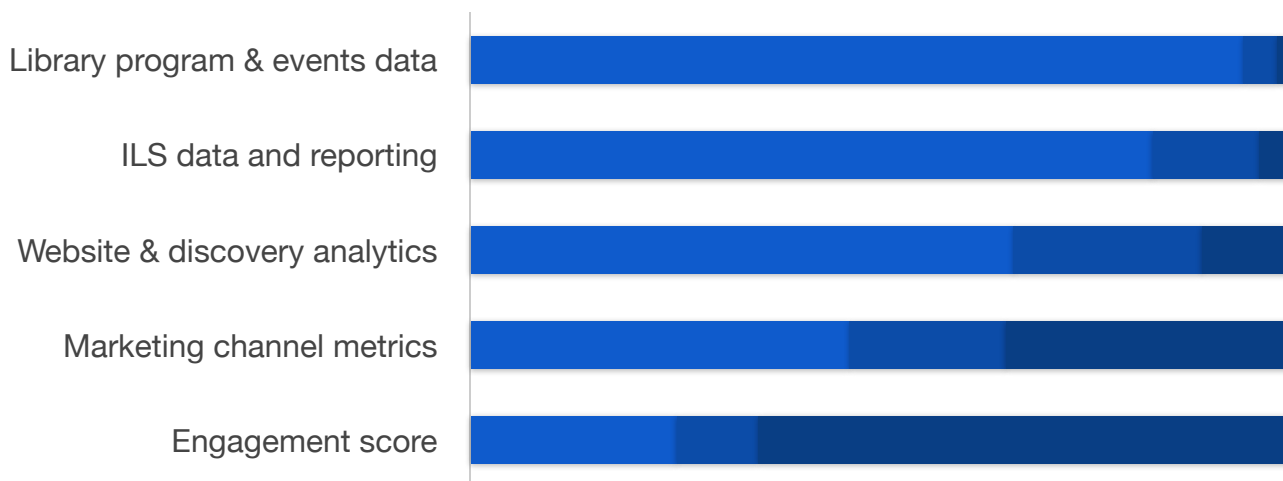

Data from programs and events help libraries show their impact

Does the following data help you demonstrate the impact of the library on your community?

Yes No We don't have this data

Source: TechValidate survey of 125 users of Innovative Interfaces

 **innovative**
Part of **Clarivate**

TechValidate
by SurveyMonkey

✓ Validated

Published: Feb. 9, 2023 TVID: 6CA-6C5-8B1