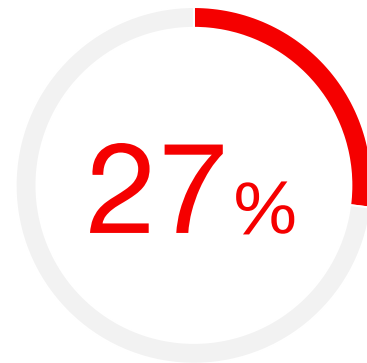

RANOREX STUDIO CUSTOMER STATISTIC

27% of surveyed organizations
integrated Team Foundation Server
with Ranorex.

Source: TechValidate survey of 441 users of Ranorex Studio

✓ Validated

Published: Dec. 27, 2018 TVID: D4B-B2A-425