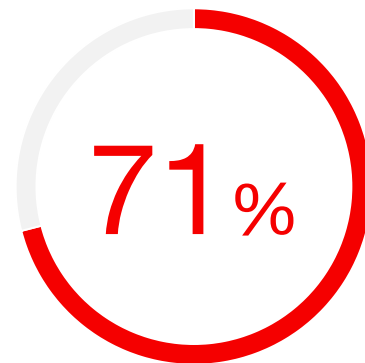

RANOREX CUSTOMER STATISTIC

71% of surveyed IT organizations said the key feature, functionality, or factor that led them to choose Ranorex Studio was the Ranorex Spy tool and RanorexXPath.

Source: TechValidate survey of 129 users of Ranorex