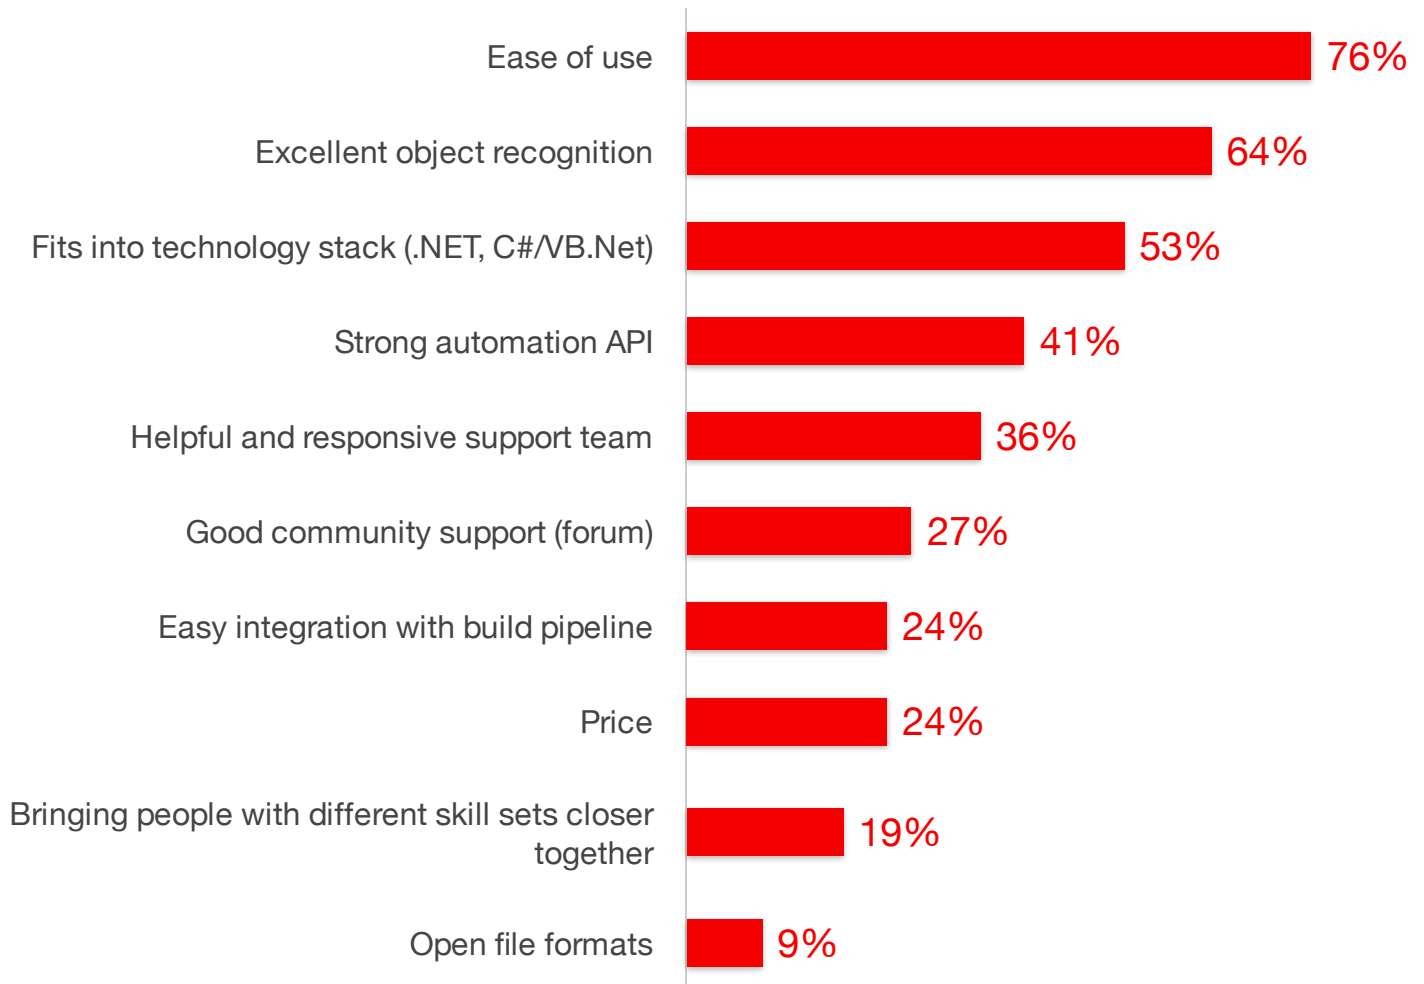

Which of the following were important features when you were evaluating test automation?

Source: TechValidate survey of 614 users of Ranorex Studio

Validated Published: Dec. 19, 2018 TVID: E99-B67-83E

TechValidate
by SurveyMonkey