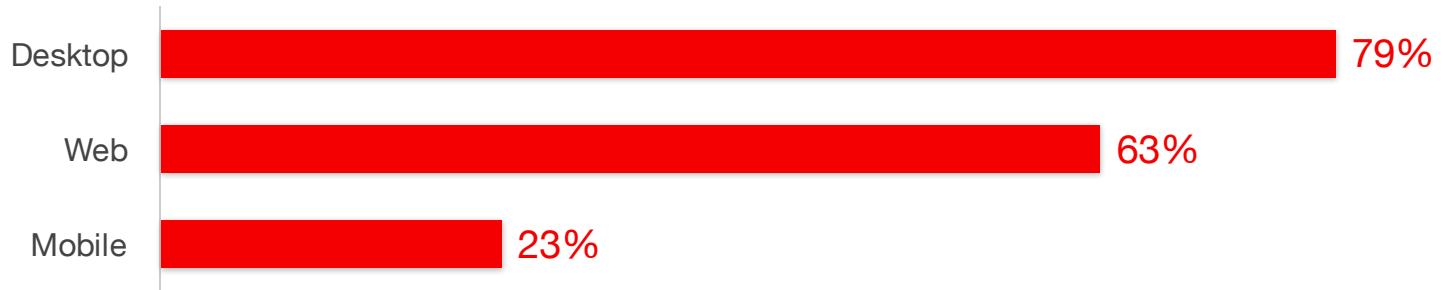

What application interfaces/platforms are you testing with Ranorex?

Source: TechValidate survey of 632 users of Ranorex Studio

✓ Validated

Published: Dec. 27, 2018 TVID: 1DE-748-41B

TechValidate
by SurveyMonkey