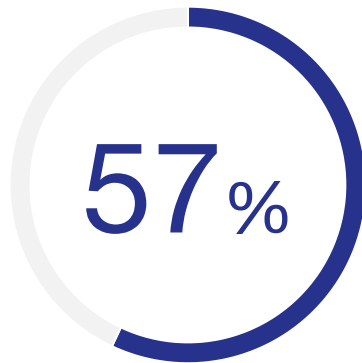

IDENTIFIX DIRECT-HIT CUSTOMER STATISTIC

57% of Identifix users also use Direct-Hit alongside Mitchell 1 due to Identifix's database of confirmed fixes

Source: TechValidate survey of 338 users of Identifix Direct-Hit