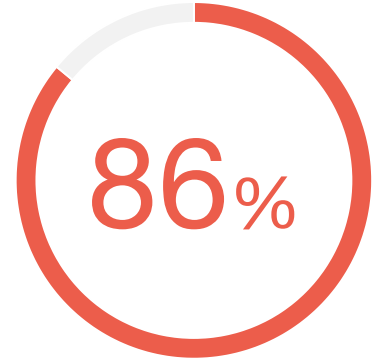

GUSTO CUSTOMER STATISTIC

86% of businesses that previously used ADP switched to Gusto for its ease of use.

Source: TechValidate survey of 327 users of Gusto

✓ Validated

Published: Mar. 17, 2017 TVID: C6A-FCD-DFE