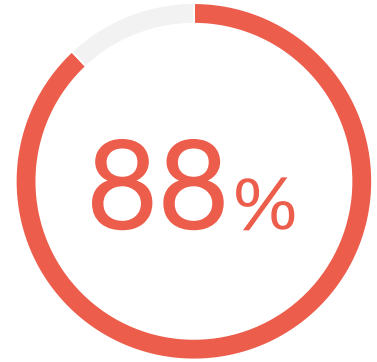

GUSTO CUSTOMER STATISTIC

Former Paychex users switch to Gusto because it is easy to use.

88% of businesses that previously used Paychex switched to Gusto for its ease of use.

Source: TechValidate survey of 314 users of Gusto