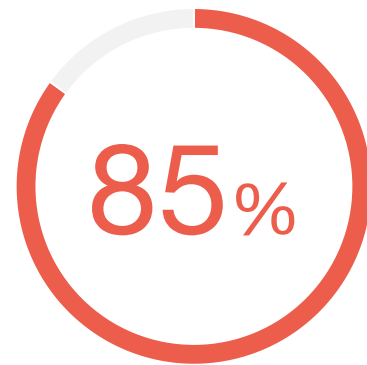

GUSTO CUSTOMER STATISTIC

85% of Gusto Partners said Gusto is easier to use compared to ADP, Paychex, or Intuit.

Source: TechValidate survey of 135 users of Gusto

✓ Validated

Published: Aug. 31, 2020 TVID: 66E-250-B12