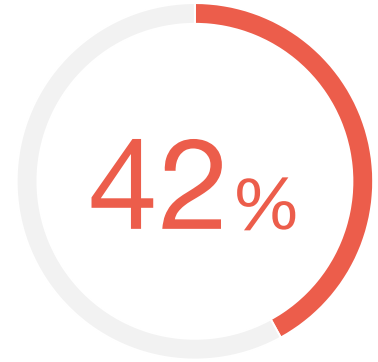

GUSTO CUSTOMER STATISTIC

Former Paychex users choose Gusto for its customer support.

42% of businesses that previously used Paychex switched to Gusto for its customer support.

Source: TechValidate survey of 314 users of Gusto