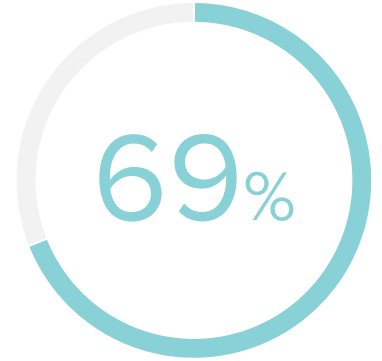

TESTRAIL CUSTOMER STATISTIC

69% of surveyed organizations switched from JIRA's Zephyr add-on tool.

Source: TechValidate survey of 42 users of TestRail

✓ Validated

Published: Aug. 22, 2017 TVID: A94-B1B-25F