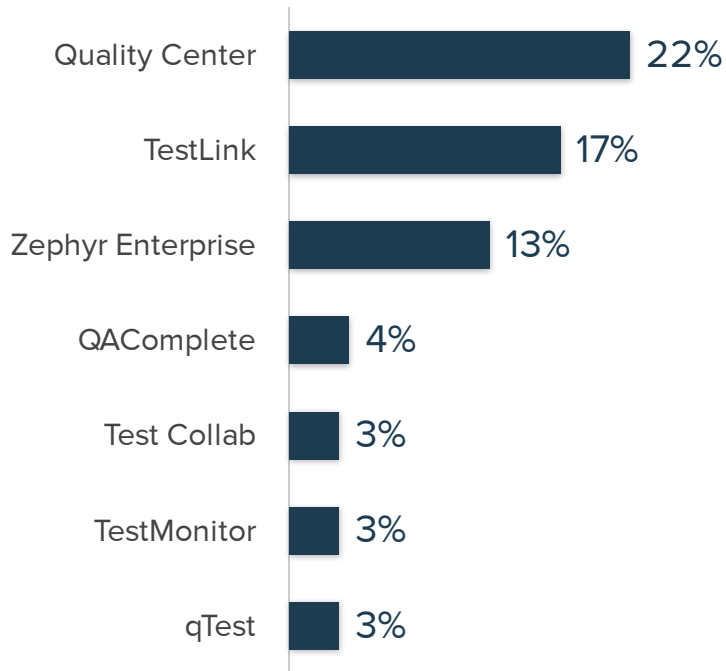

Switched to TestRail From:

What Test Management Tool did you use prior to TestRail?

Source: TechValidate survey of 159 users of TestRail

✓ Validated

Published: Jul. 19, 2017 TVID: 0D3-18C-67F

TechValidate
by SurveyMonkey