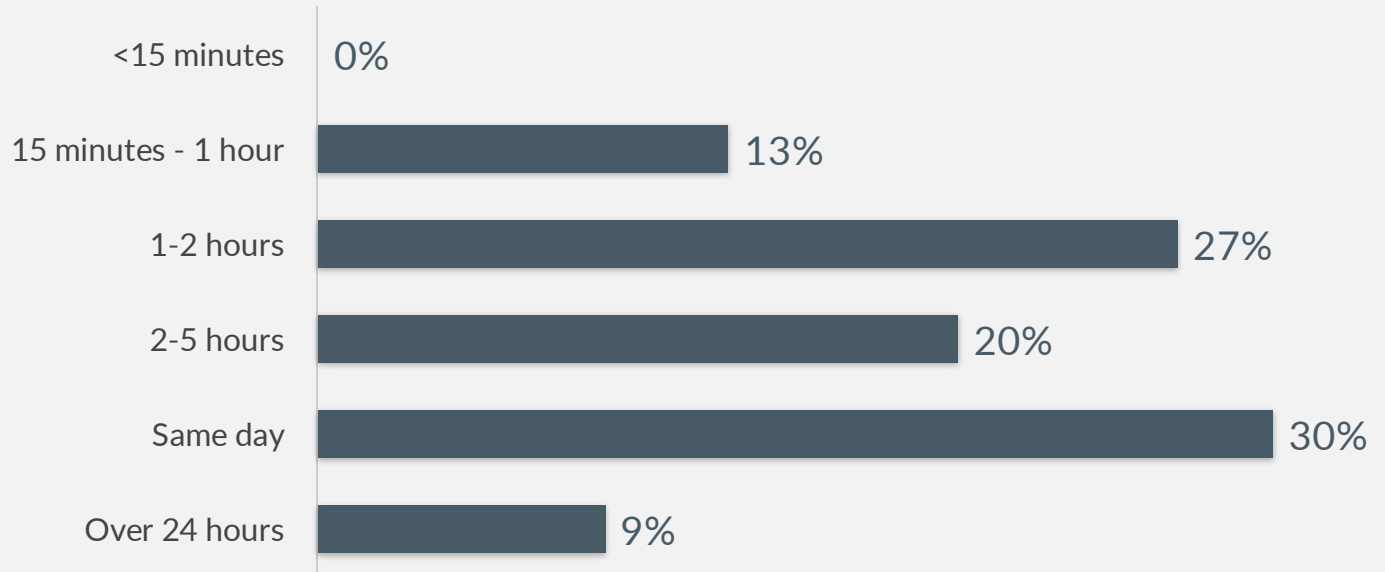

How quickly are you able to extract critical evidence or data using GrayKey for Android specifically?

Source: TechValidate survey of 172 users of GrayKey

TechValidate
by SurveyMonkey

✓ Validated

Published: Oct. 11, 2021 TVID: 1D8-6EB-6FA